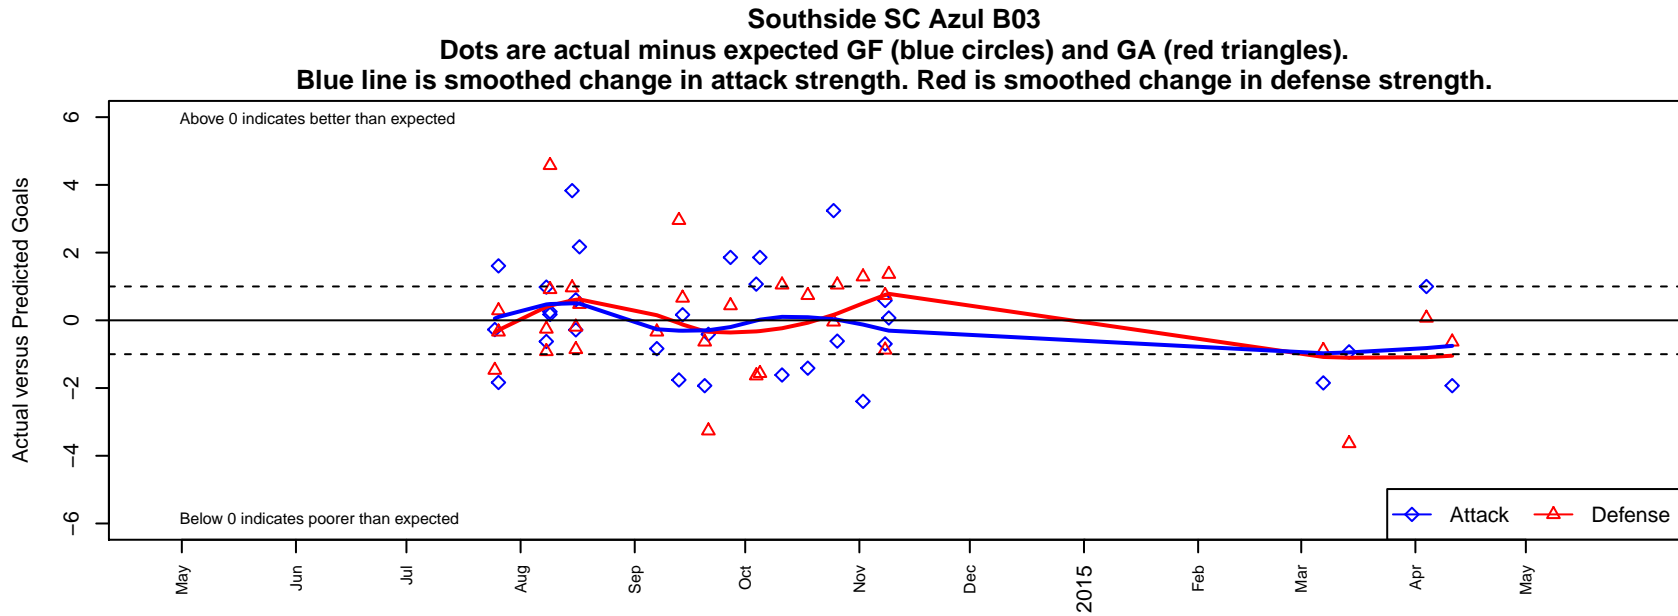

Southside SC Azul B03

Southside SC
 Tigard, OR
 B03 total strength=288
 attack=0.28 defense=0.1
 fall league = OPL 1st Div – BLACK U11
 spr league = Spr OPL Deschutes Div U11

alt names used:
 Team SSC Azul
 SSC Azul
 SOUTHSIDE SSC AZUL (OR)
 Crossfire OR Southside SC Azul
 Crossfire OR Southside SC Azul
 Crossfire OR Southside SC Azul

**attack and defense variance (black dot)
relative to other teams
and top 10 in region**

**attack and defense rating
relative to others at age
and all opponents in last 13 months**

Performance relative to 13 month average