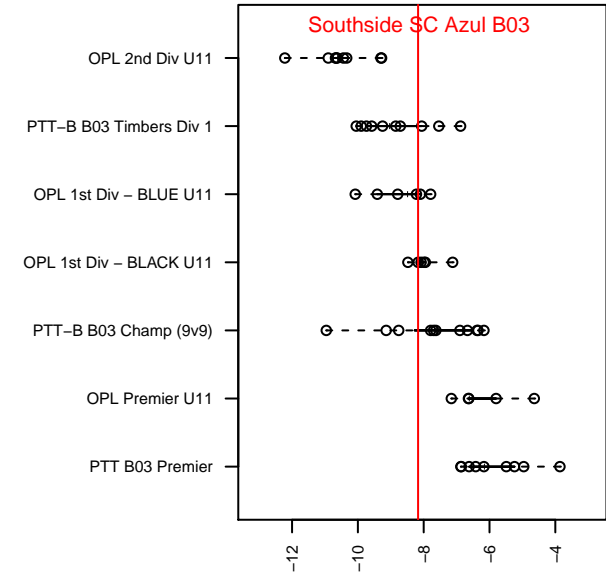

Southside SC Azul B03

Southside SC
 Tigard, OR
 B03 total strength=288
 attack=0.28 defense=0.1
 fall league = OPL 1st Div – BLACK U11
 spr league = Spr OPL Deschutes Div U11

alt names used:
 Team SSC Azul
 SSC Azul
 SOUTHSIDE SSC AZUL (OR)
 Crossfire OR Southside SC Azul
 Crossfire OR Southside SC Azul
 Crossfire OR Southside SC Azul

Venues played:
 2014 Oswego Nike Cup Silver/Bronze U11
 2014 Chinook Cup Gold U11
 2014 Mt Hood Challenge U11
 2014 OPL First Division – BLACK U11
 2014 Directors Cup OPL Gold U11
 2014 Spr OPL Deschutes Division U11

**attack and defense variance (black dot)
relative to other teams
and top 10 in region**

**attack and defense rating
relative to others at age
and all opponents in last 13 months**

Performance relative to 13 month average